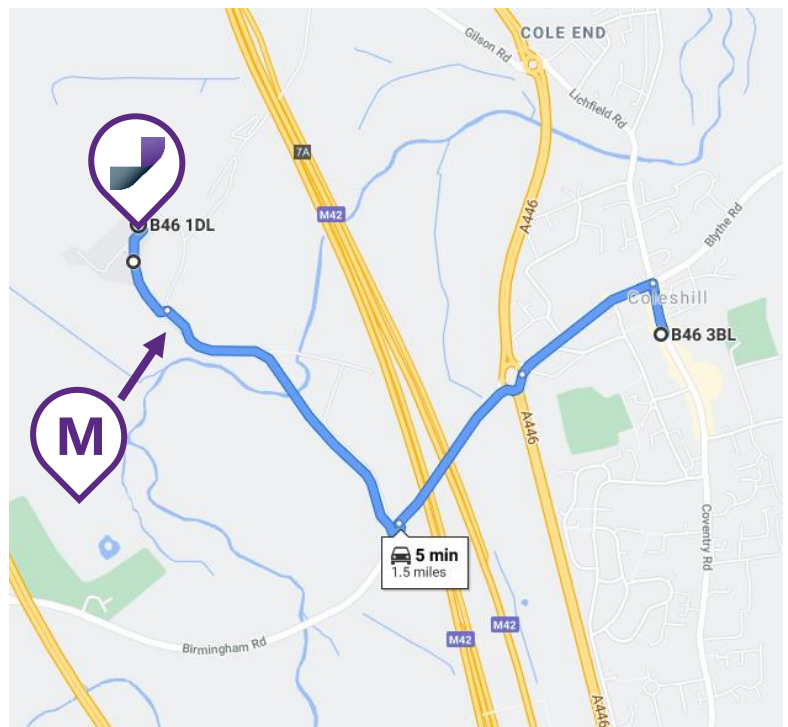

WELCOME TO COLESHILL MANOR OFFICE CAMPUS

Suite 1 The Gardens, Coleshill Manor Office Campus, South Drive, Coleshill, B46 1DL

HOW TO FIND US

From our previous location on Coleshill High Street:

- Head north on Coleshill High Street and turn left onto the Birmingham Road (B4114)
- Go straight over the roundabout and stay on the Birmingham Road (B4114)
- Go right at the next roundabout (2nd exit) onto South Drive
- Sign in as a visitor at the Management Suite (M)
- Proceed through the visitors' entrance and take the first left towards The Gardens.

PARKING

As you follow the curve in the road, the visitor carpark is located second on the right. Our office is accessed via the walkway next to Garden 6 and just across the courtyard.